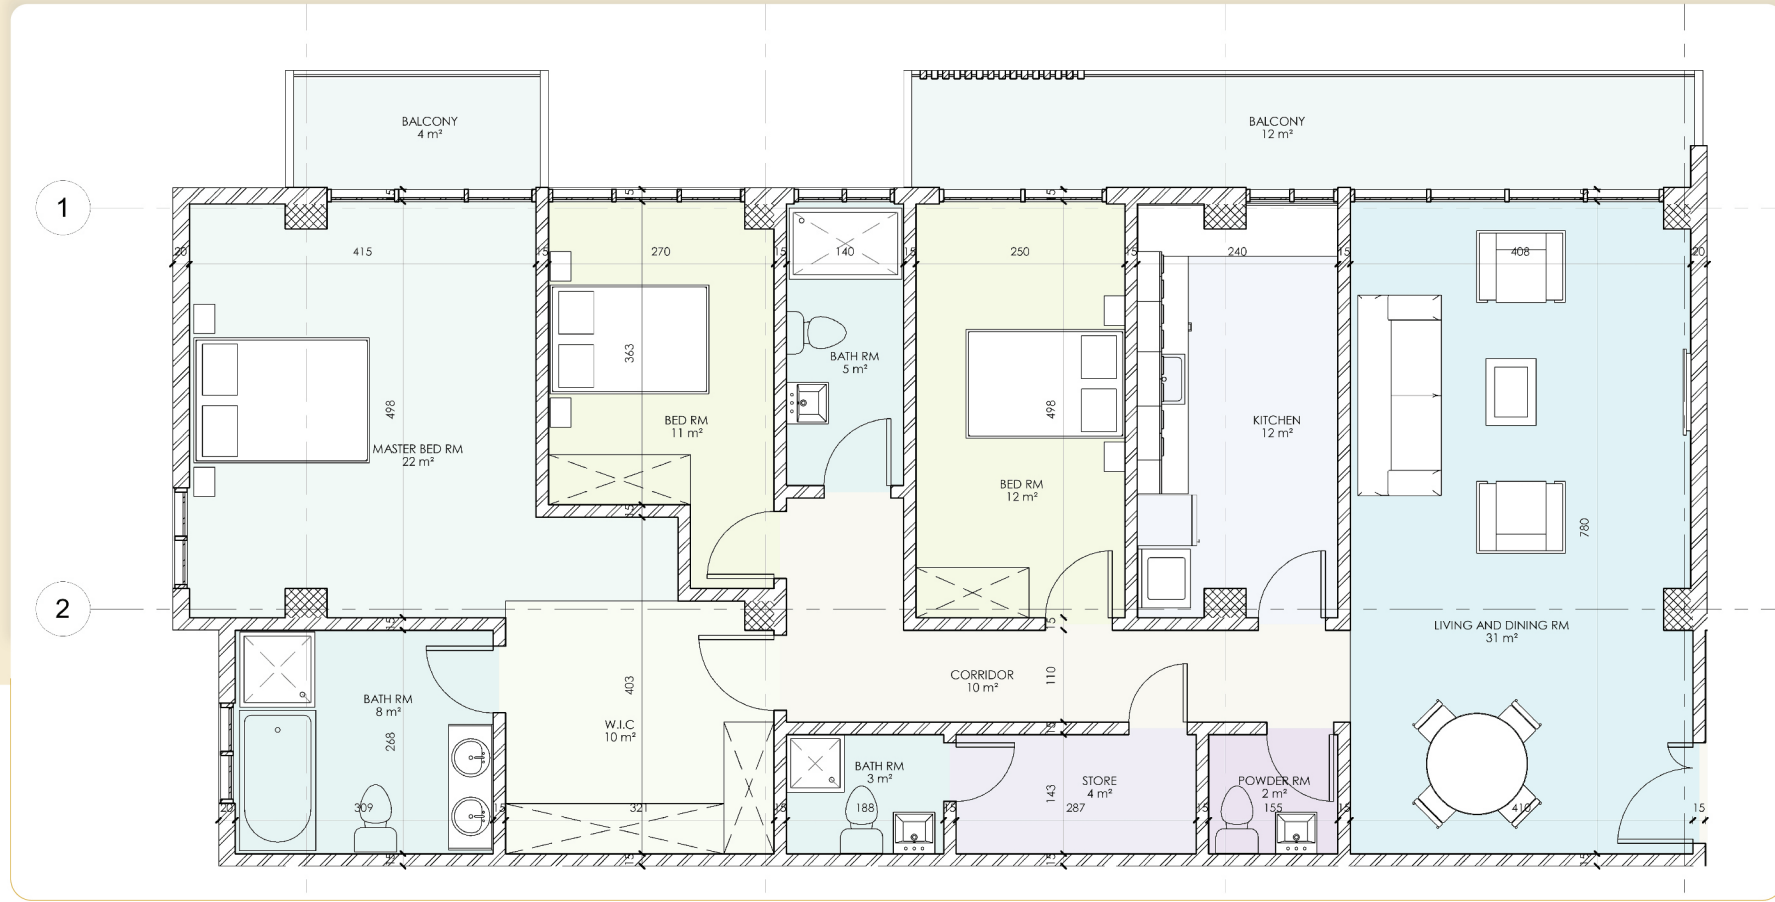

HILL BOTTOM VILLGE APARTMENT

Unit Type

APT - A
169 SQ/M

3 BED RM
3 BATH RM

Available on the floors
Area 169m²
Covered Balcony 9m² for master Bed Room
and 5m² for each other Room
One Parking

APT. A

1st Floor

AREA 169sq. Meters

Room Legend

- BALCONY
- BATH RM
- BED RM
- CORRIDOR
- KITCHEN
- LIVING AND DINING RM
- MASTER BED RM
- POWDER BED RM
- STORE
- W.I.C.

HILL BOTTOM VILLGE APARTMENT

Unit Type

APT - B
169 SQ/M

3 BED RM
3 BATH RM

Available on the floors
Area 169m²
Covered Balcony 9m² for master Bed Room
and 5m² for each other Room
One Parking

APT. B

1st Floor

AREA 169sq. Meters

Room Legend

- BALCONY:
- BATH RM:
- BED RM
- CORRIDOR
- KITCHEN
- LIVING AND DINING RM
- MASTER BED RM
- POWDER BED RM
- STORE
- W.I.C

HILL BOTTOM VILLGE APARTMENT

Unit Type

APT - A
169 SQ/M

3 BED RM
3 BATH RM

Available on the floors

Area 169m²

Covered Balcony 9m² for master Bed Room
and 5m² for each other Room

One Parking