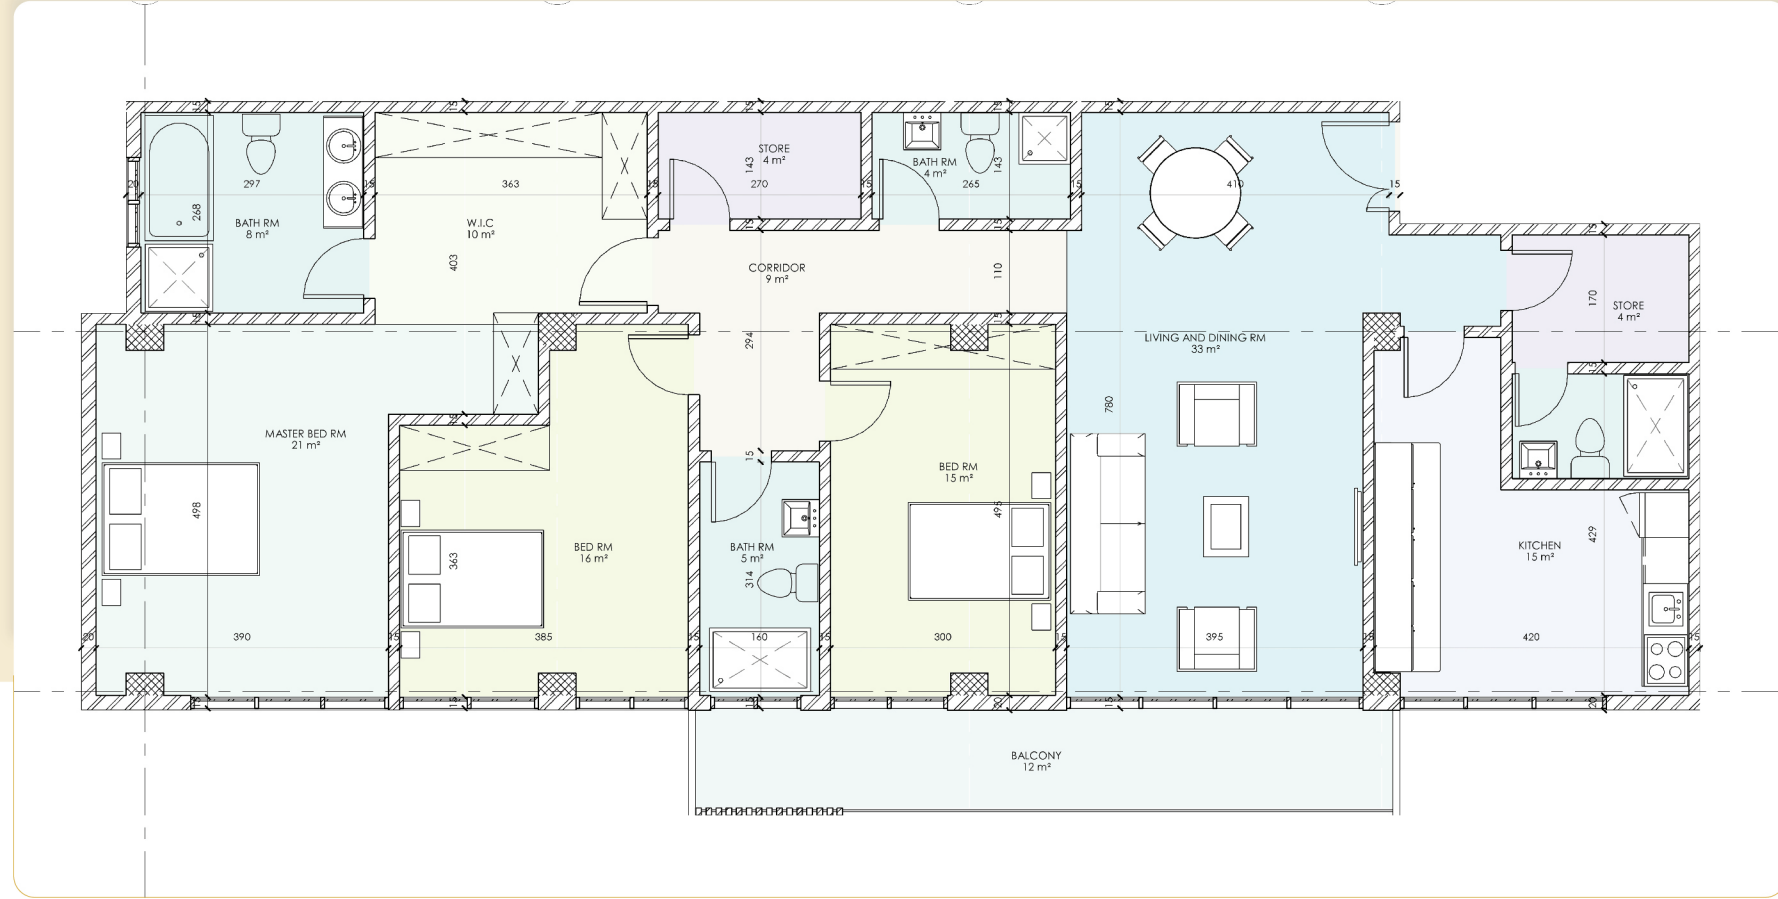

HILL BOTTOM VILLGE APARTMENT

Unit Type

APT - B
169 SQ/M

3 BED RM
3 BATH RM

Available on the floors
Area 169m²
Balcony 10m² for Master Bed Room
and 5m², and 4m² for other Room
One Parking

APT. B

2nd Floor

AREA 169sq. Meters

Room Legend

- BALCONY:
- BATH RM:
- BED RM:
- CORRIDOR
- KITCHEN
- LIVING AND DINING RM
- MASTER BED RM
- POWDER BED RM
- STORE
- W.I.C.