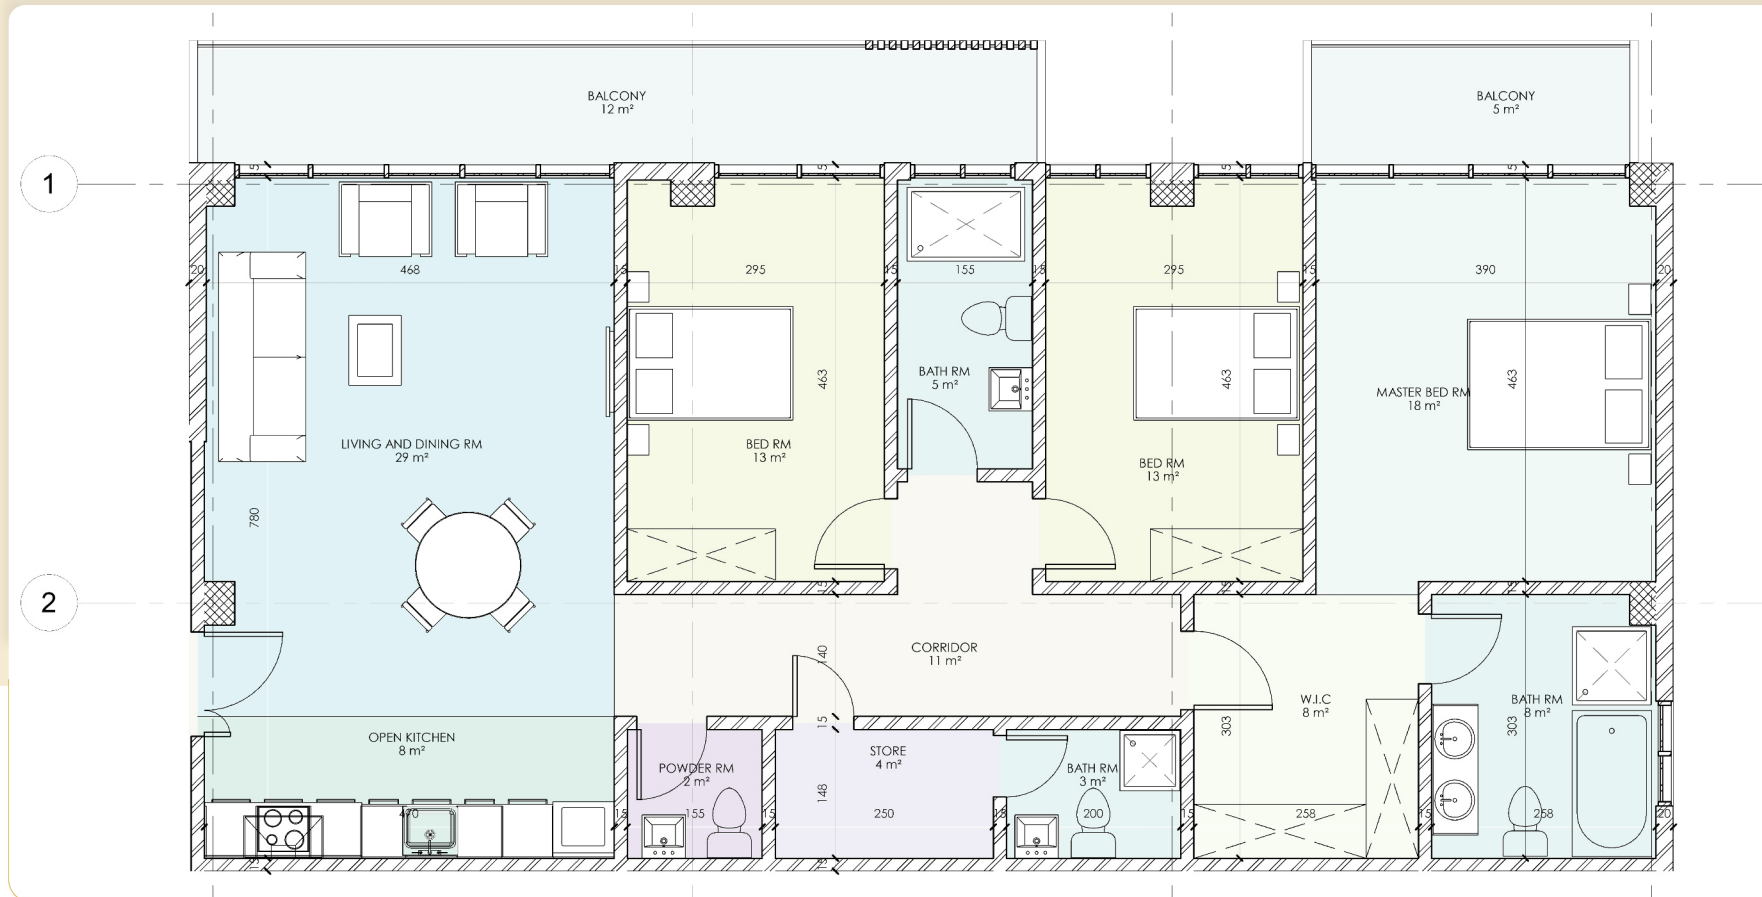

HILL BOTTOM VILLGE APARTMENT

Unit Type

APT - A
169 SQ/M

3 BED RM
3 BATH RM

Available on the floors
Area 169m²
Covered Balcony 9m² for master Bed Room
and 5m² for each other Room
One Parking

APT. A

1st Floor

AREA 169sq. Meters

Room Legend

- BALCONY
- BATH RM
- BED RM
- CORRIDOR
- KITCHEN
- LIVING AND DINING RM
- MASTER BED RM
- POWDER BED RM
- STORE
- W.I.C.

HILL BOTTOM VILLGE APARTMENT

Unit Type

APT - B
169 SQ/M

3 BED RM
3 BATH RM

Available on the floors
Area 169m²
Covered Balcony 9m² for master Bed Room
and 5m² for each other Room
One Parking

APT. B

1st Floor

AREA 169sq. Meters

Room Legend

- BALCONY:
- BATH RM:
- BED RM
- CORRIDOR
- KITCHEN
- LIVING AND DINING RM
- MASTER BED RM
- POWDER BED RM
- STORE
- W.I.C

HILL BOTTOM VILLGE APARTMENT

Unit Type

APT - B
169 SQ/M

3 BED RM
3 BATH RM

Available on the floors

Area 169m²

Covered Balcony 9m² for master Bed Room
and 5m² for each other Room

One Parking