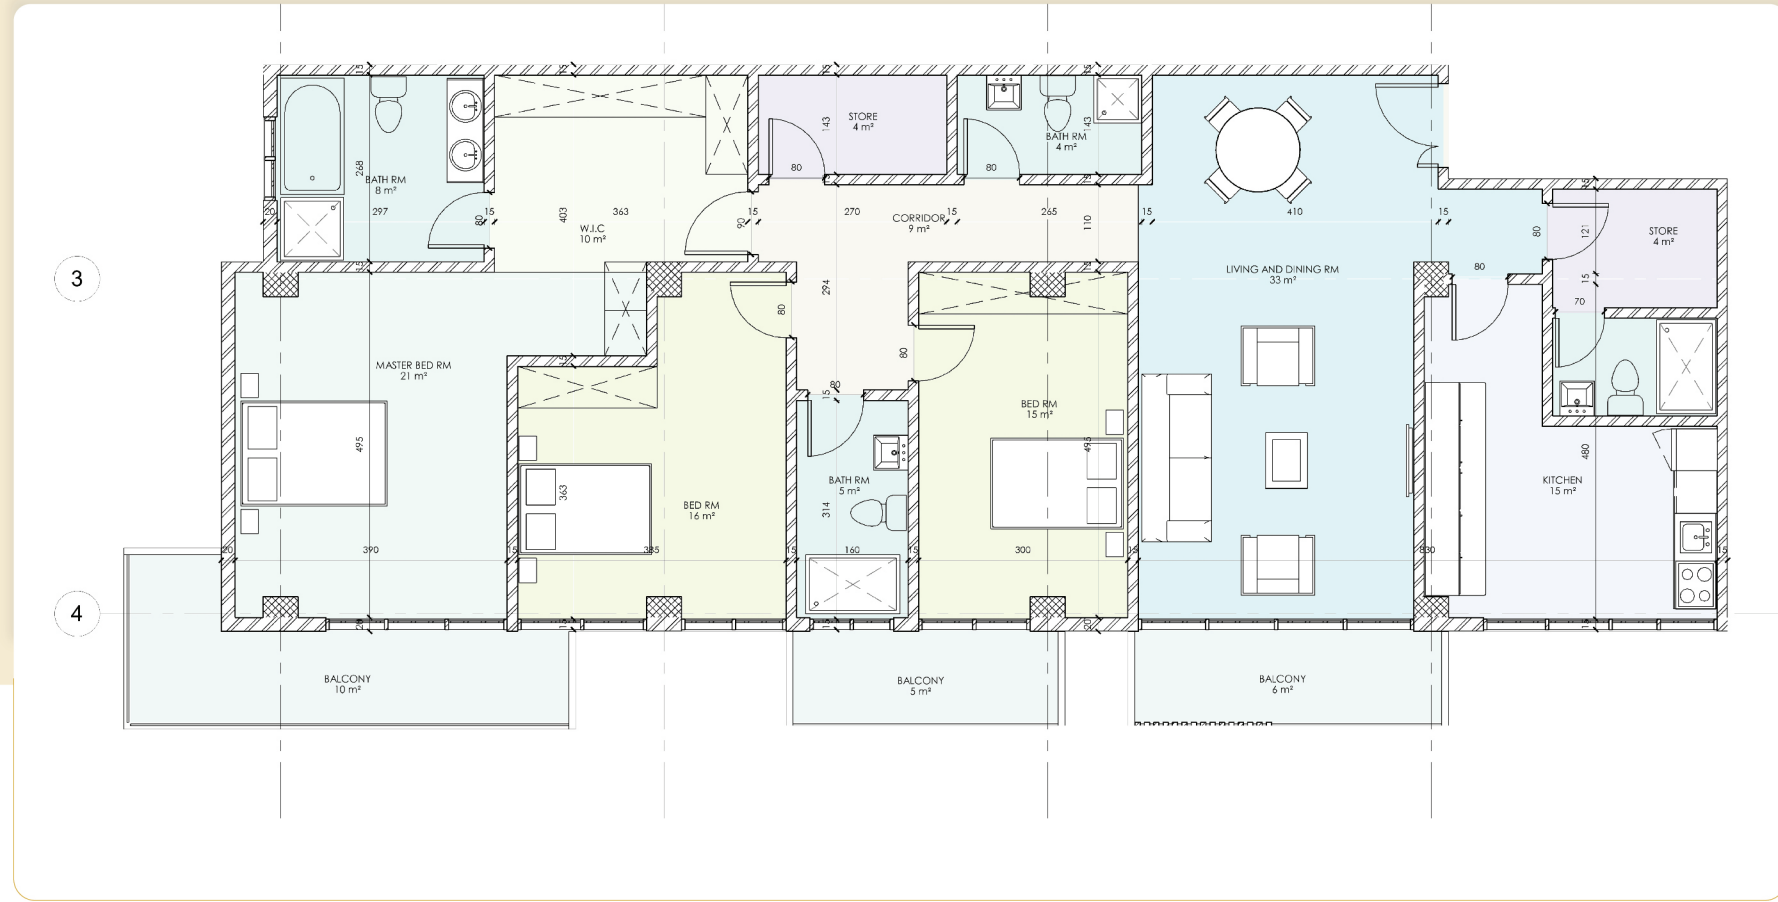

HILL BOTTOM VILLGE APARTMENT

Unit Type

APT - A
169 SQ/M

3 BED RM
3 BATH RM

Available on the floors
Area 169m²
Covered Balcony 9m² for master Bed Room
and 5m² for each other Room
One Parking

APT. A

1st Floor

AREA 169sq. Meters

Room Legend

- BALCONY
- BATH RM
- BED RM
- CORRIDOR
- KITCHEN
- LIVING AND DINING RM
- MASTER BED RM
- POWDER BED RM
- STORE
- W.I.C.

HILL BOTTOM VILLGE APARTMENT

Unit Type

APT - B
169 SQ/M

3 BED RM
3 BATH RM

Available on the floors
Area 169m²
Covered Balcony 9m² for master Bed Room
and 5m² for each other Room
One Parking

APT. B

1st Floor

AREA 169sq. Meters

Room Legend

- BALCONY:
- BATH RM:
- BED RM
- CORRIDOR
- KITCHEN
- LIVING AND DINING RM
- MASTER BED RM
- POWDER BED RM
- STORE
- W.I.C

HILL BOTTOM VILLGE APARTMENT

Unit Type

APT - C
169 SQ/M

3 BED RM
3 BATH RM

Available on the floors
Area 169m²
Covered Balcony 9m² for master Bed Room
and 5m² for each other Room
One Parking

APT. C

1st Floor