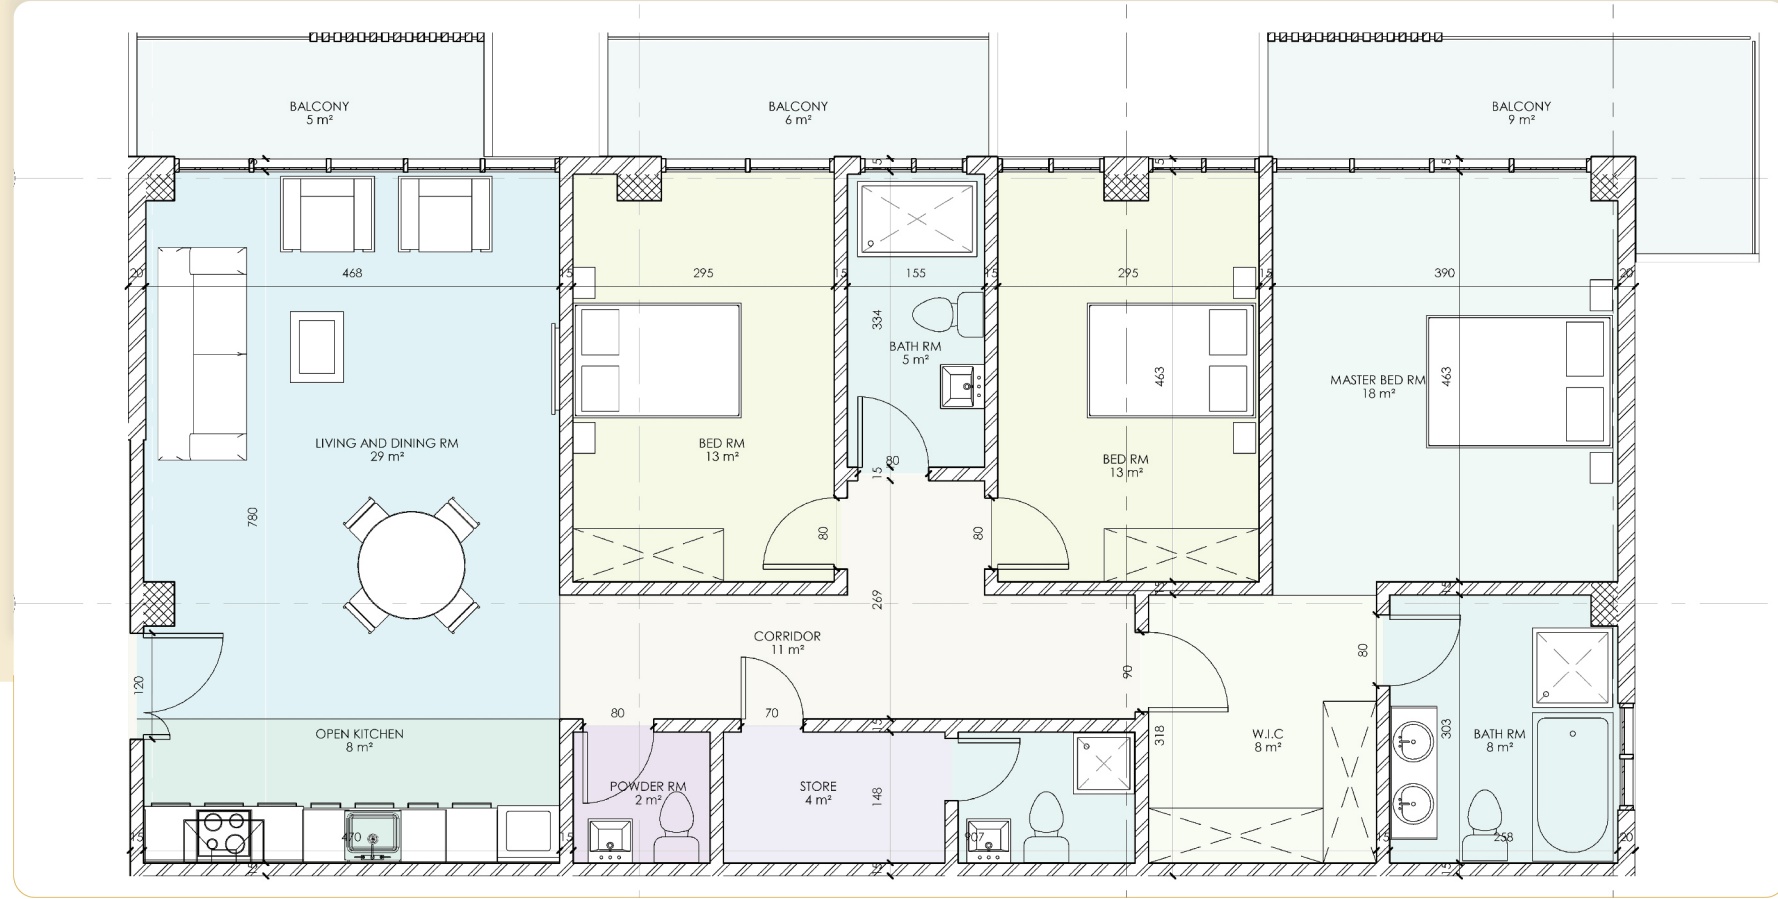

HILL BOTTOM VILLGE APARTMENT

Unit Type

APT - A
169 SQ/M

3 BED RM
3 BATH RM

Available on the floors
Area 169m²
Covered Balcony 9m² for master Bed Room
and 5m² for each other Room
One Parking

APT. A

1st Floor

AREA 169sq. Meters

Room Legend

- BALCONY
- BATH RM
- BED RM
- CORRIDOR
- KITCHEN
- LIVING AND DINING RM
- MASTER BED RM
- POWDER BED RM
- STORE
- W.I.C.

HILL BOTTOM VILLGE APARTMENT

Unit Type

APT - B
169 SQ/M

3 BED RM
3 BATH RM

Available on the floors
Area 169m²
Covered Balcony 9m² for master Bed Room
and 5m² for each other Room
One Parking

APT. B

1st Floor

AREA 169sq. Meters

Room Legend

- BALCONY:
- BATH RM:
- BED RM
- CORRIDOR
- KITCHEN
- LIVING AND DINING RM
- MASTER BED RM
- POWDER BED RM
- STORE
- W.I.C

HILL BOTTOM VILLGE APARTMENT

Unit Type

APT - C
169 SQ/M

3 BED RM
3 BATH RM

Available on the floors
Area 169m²
Covered Balcony 9m² for master Bed Room
and 5m² for each other Room
One Parking

APT. C

1st Floor