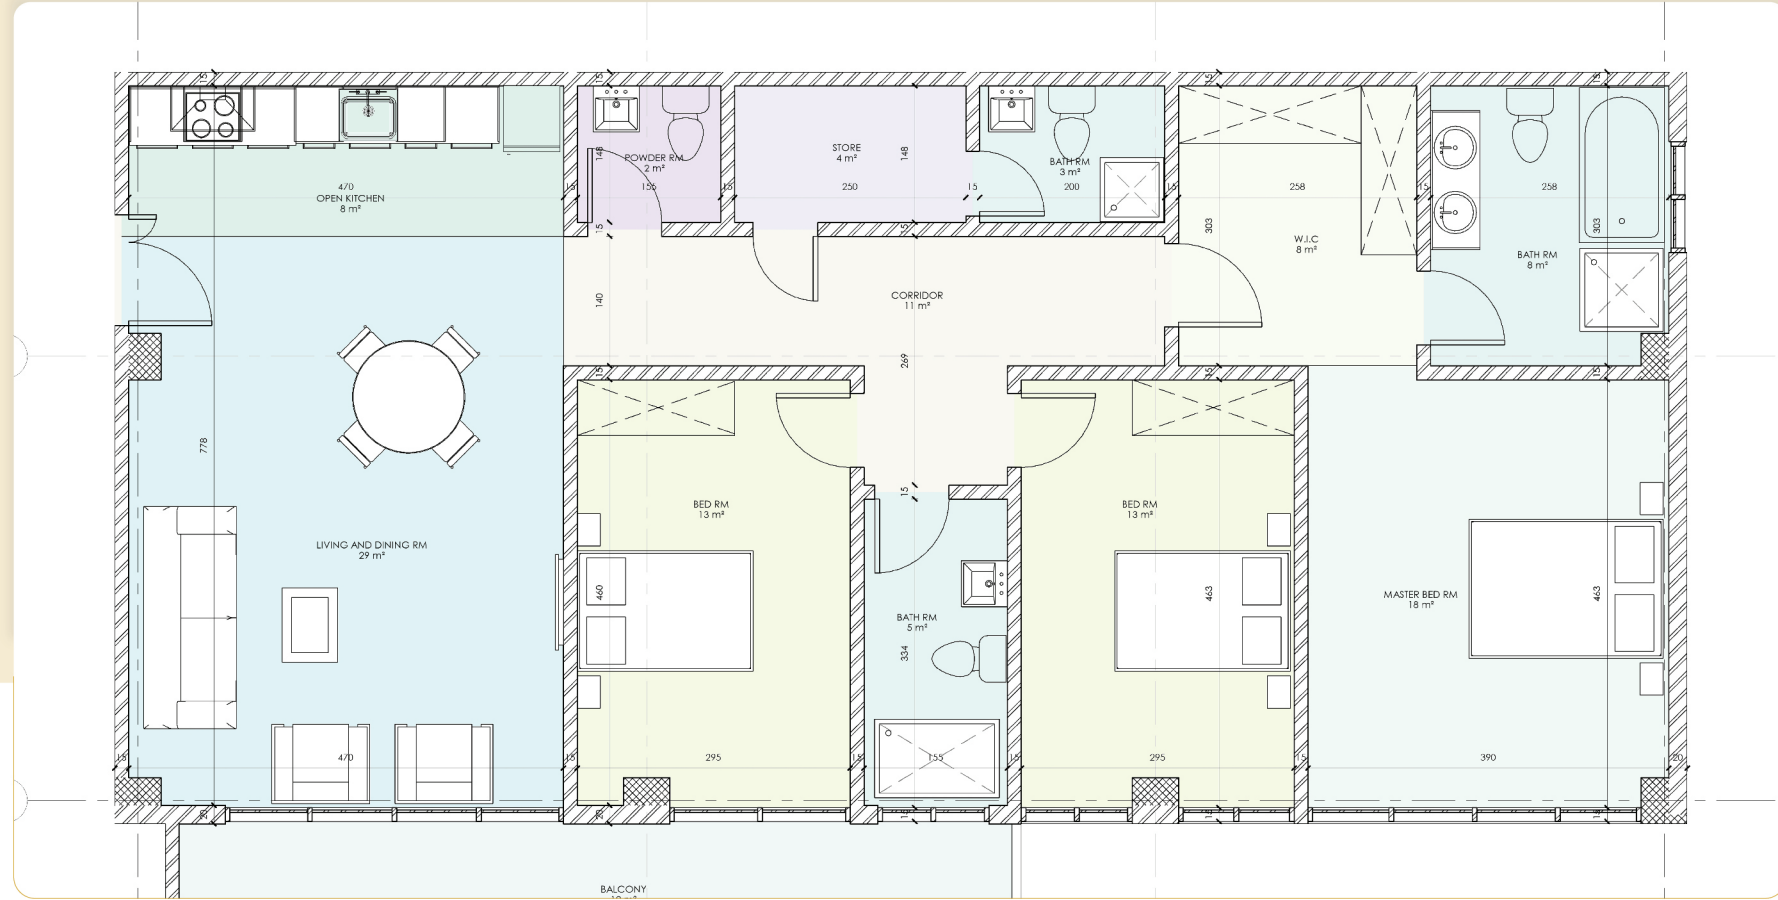

HILL BOTTOM VILLGE APARTMENT

Unit Type

APT - D
169 SQ/M

3 BED RM
3 BATH RM

Available on the floors
Area 169m²
Covered Balcony 9m² for master Bed Room
and 5m² for each other Room
One Parking

APT. D

2nd Floor

AREA 169sq. Meters

Room Legend

- BALCONY:
- BATH RM:
- BED RM:
- CORRIDOR
- KITCHEN
- LIVING AND DINING RM
- MASTER BED RM
- POWDER BED RM
- STORE
- W.I.C.