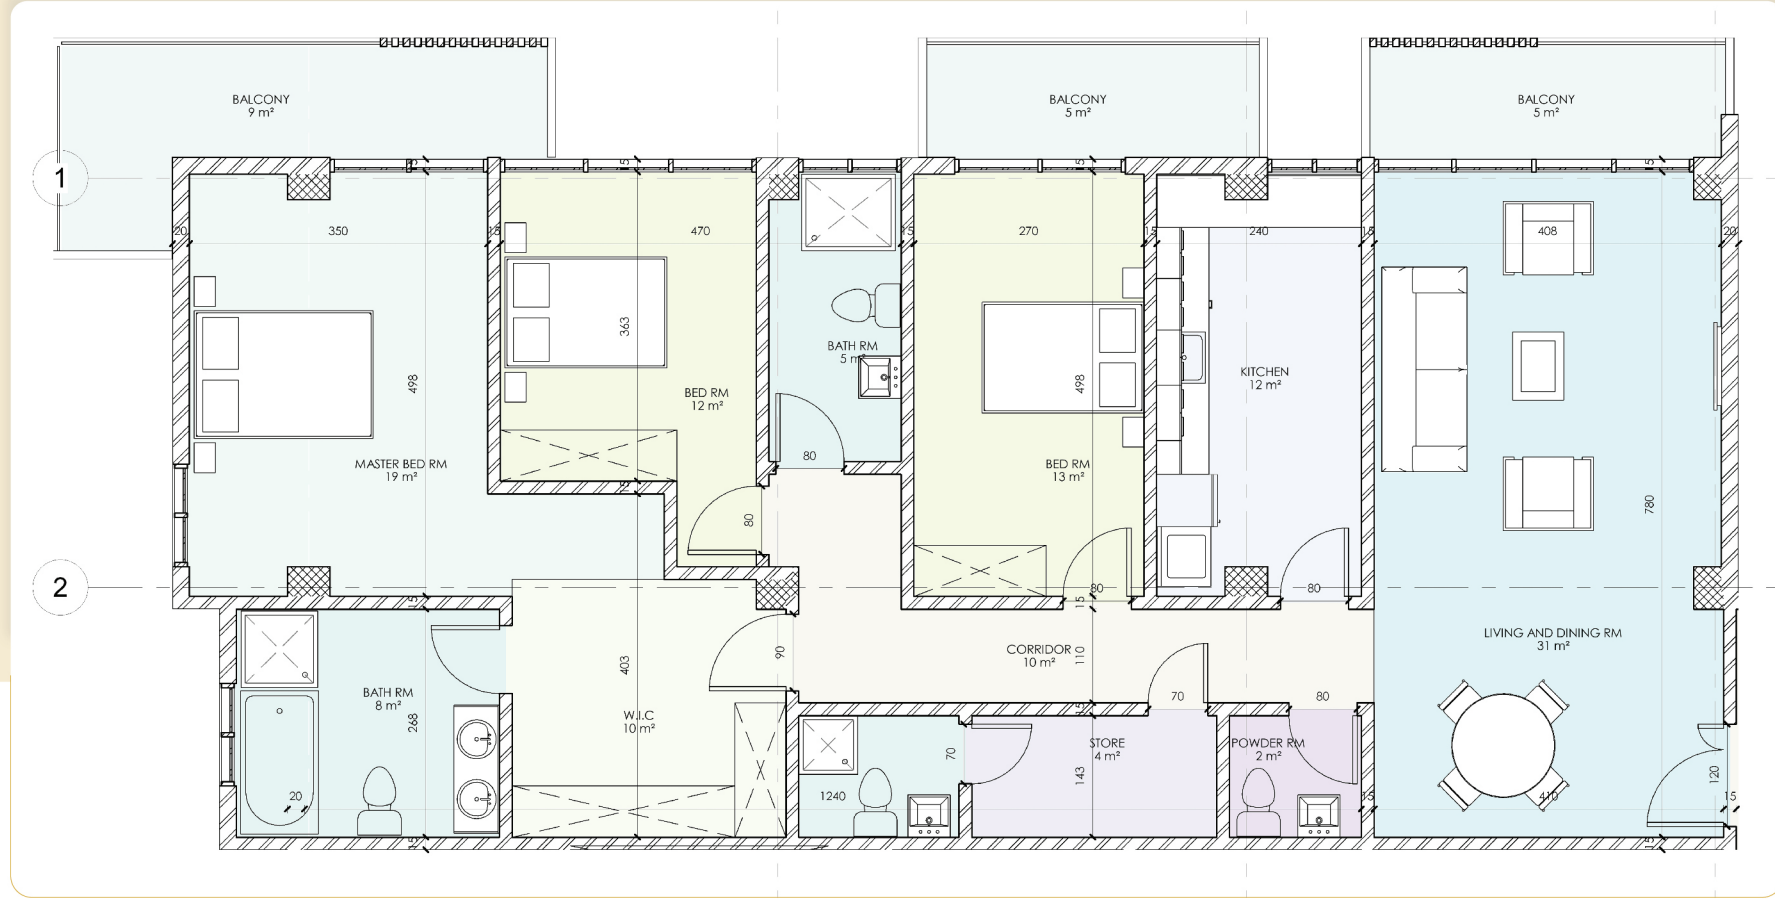

HILL BOTTOM VILLGE APARTMENT

Unit Type

APT - A
169 SQ/M

3 BED RM
3 BATH RM

Available on the floors
Area 169m²
Covered Balcony 9m² for master Bed Room
and 5m² for each other Room
One Parking

APT. A

1st Floor

AREA 169sq. Meters

Room Legend

- BALCONY
- BATH RM
- BED RM
- CORRIDOR
- KITCHEN
- LIVING AND DINING RM
- MASTER BED RM
- POWDER BED RM
- STORE
- W.I.C.

HILL BOTTOM VILLGE APARTMENT

Unit Type

APT - B
169 SQ/M

3 BED RM
3 BATH RM

Available on the floors
Area 169m²
Covered Balcony 9m² for master Bed Room
and 5m² for each other Room
One Parking

APT. B

1st Floor

AREA 169sq. Meters

Room Legend

- BALCONY:
- BATH RM:
- BED RM
- CORRIDOR
- KITCHEN
- LIVING AND DINING RM
- MASTER BED RM
- POWDER BED RM
- STORE
- W.I.C

HILL BOTTOM VILLGE APARTMENT

Unit Type

APT - C
169 SQ/M

3 BED RM
3 BATH RM

Available on the floors
Area 169m²
Covered Balcony 9m² for master Bed Room
and 5m² for each other Room
One Parking

APT. C

1st Floor