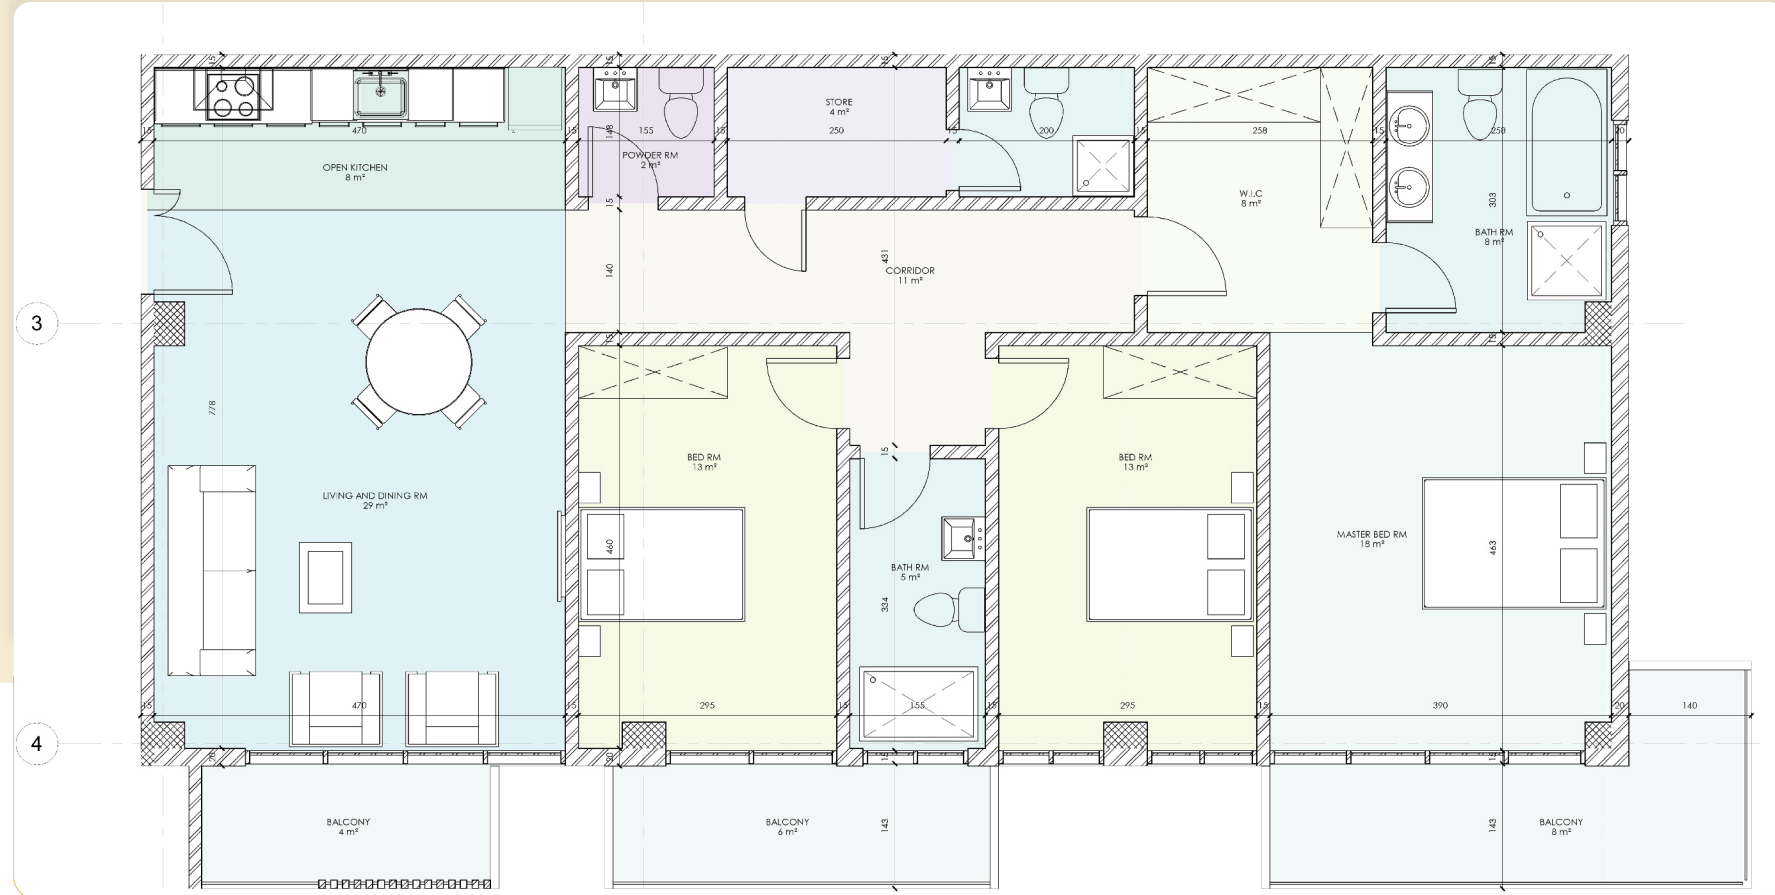

HILL BOTTOM VILLGE APARTMENT

Unit Type

APT - D
169 SQ/M

3 BED RM
3 BATH RM

Available on the floors
Area 169m²
Covered Balcony 9m² for master Bed Room
and 5m² for each other Room
One Parking

APT. D

1st Floor

AREA 169sq. Meters

Room Legend

- BALCONY:
- BATH RM:
- BED RM:
- CORRIDOR
- KITCHEN
- LIVING AND DINING RM
- MASTER BED RM
- POWDER BED RM
- STORE
- W.I.C.